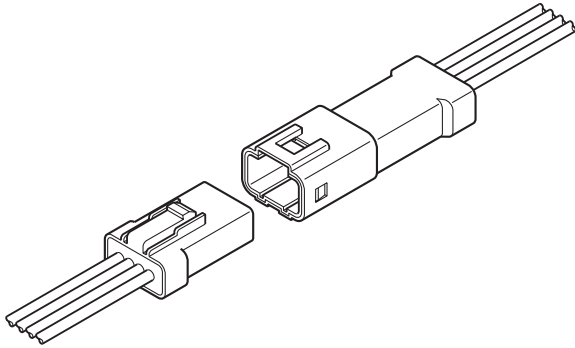

JWPF CONNECTOR

2.0mm pitch/Crimp style wire-to-wire connectors

Applicable for waterproof usage. This is the wire-to-wire connector that is more than grade 7 ingress protection of JIS C 0920 (IEC 60529 IPX7).

- Waterproof grade
- Contained seal ring
- Solid rubber seal
- Double-spring construction
- Housing-to-terminal locks
- Inner-housing lock

Specifications

- Current rating: 3A AC, DC (AWG #22)
 - Voltage rating: 100V AC, DC
 - Temperature range: -40°C to +85°C
(including temperature rise in applying electrical current)
 - Contact resistance: Initial value/5m Ω max.
After environmental testing/10m Ω max.
 - Insulation resistance: 800M Ω min.
 - Withstanding voltage: 1,000V AC/minute
 - Applicable wire: AWG #26 to #22
0.13 to 0.33mm²
Insulation O.D./1.4 to 1.6mm
 - Waterproof grade: More than grade 7 ingress protection of JIS C 0920(IEC 60529 IPX7)
- * Compliant with RoHS.
* Refer to "General Instruction and Notice when using Terminals and Connectors" at the end of this catalog.
* Contact JST for details.

Standards

Recognized E60389

Assembly layout

JWPF CONNECTOR

Contact

Tab contact

Receptacle contact

Model No.		Applicable wire		Insulation O.D. (mm)	Q'ty / reel
Tab contact	Receptacle contact	mm ²	AWG #		
SWPT-001T-P025	SWPR-001T-P025	0.13~0.33	26~22	1.4~1.6	8,200

RoHS compliance

Note: 1. Receptacle housing comes with seal rubber plate.
2. Tab housing comes with seal rubber plate, seal ring and seal ring holder.