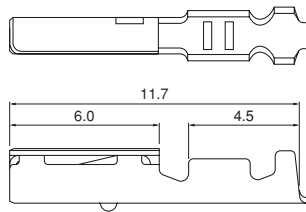

- Waterproof grade
- Contained seal ring
- Solid rubber seal
- Double-spring construction
- Housing-to-terminal locks
- Inner-housing lock

Specifications

- Current rating: 3A AC, DC (AWG #22)
 - Voltage rating: 100V AC, DC
 - Temperature range: -40°C to +85°C
(including temperature rise in applying electrical current)
 - Contact resistance: Initial value/5m Ω max.
After environmental testing/10m Ω max.
 - Insulation resistance: 800M Ω min.
 - Withstanding voltage: 1,000V AC/minute
 - Applicable wire: AWG #26 to #22
0.13 to 0.33mm²
Insulation O.D./1.4 to 1.6mm
 - Waterproof grade: More than grade 7 ingress protection of JIS C 0920(IEC 60529 IPX7)
- * Compliant with RoHS.
* Refer to "General Instruction and Notice when using Terminals and Connectors" at the end of this catalog.
* Contact JST for details.

Standards

Recognized E60389

Assembly layout

JWPF CONNECTOR

Contact

Tab contact

Receptacle contact

Model No.		Applicable wire		Insulation O.D. (mm)	Q'ty / reel
Tab contact	Receptacle contact	mm ²	AWG #		
SWPT-001T-P025	SWPR-001T-P025	0.13~0.33	26~22	1.4~1.6	8,200