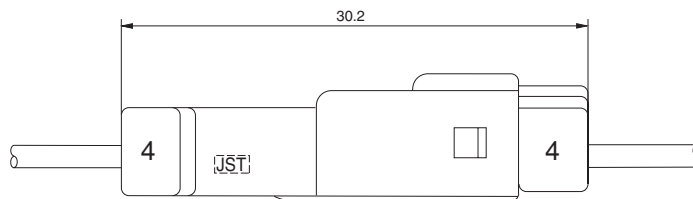

- Waterproof grade
- Contained seal ring
- Solid rubber seal
- Double-spring construction
- Housing-to-terminal locks
- Inner-housing lock

Specifications

- Current rating: 3A AC, DC (AWG #22)
 - Voltage rating: 100V AC, DC
 - Temperature range: -40°C to +85°C
(including temperature rise in applying electrical current)
 - Contact resistance: Initial value/5m Ω max.
After environmental testing/10m Ω max.
 - Insulation resistance: 800M Ω min.
 - Withstanding voltage: 1,000V AC/minute
 - Applicable wire: AWG #26 to #22
0.13 to 0.33mm²
Insulation O.D./1.4 to 1.6mm
 - Waterproof grade: More than grade 7 ingress protection of JIS C 0920(IEC 60529 IPX7)
- * Compliant with RoHS.
* Refer to "General Instruction and Notice when using Terminals and Connectors" at the end of this catalog.
* Contact JST for details.

Standards

Recognized E60389

Assembly layout

JWPF CONNECTOR

Contact

Tab contact

Receptacle contact

Model No.		Applicable wire		Insulation O.D. (mm)	Q'ty / reel
Tab contact	Receptacle contact	mm ²	AWG #		
SWPT-001T-P025	SWPR-001T-P025	0.13~0.33	26~22	1.4~1.6	8,200