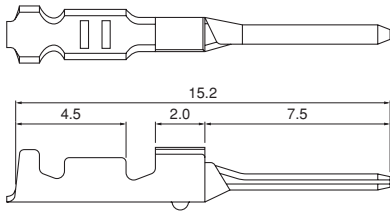

- Waterproof grade
- Contained seal ring
- Solid rubber seal
- Double-spring construction
- Housing-to-terminal locks
- Inner-housing lock

Specifications

- Current rating: 3A AC, DC (AWG #22)
 - Voltage rating: 100V AC, DC
 - Temperature range: -40°C to +85°C
(including temperature rise in applying electrical current)
 - Contact resistance: Initial value/5m Ω max.
After environmental testing/10m Ω max.
 - Insulation resistance: 800M Ω min.
 - Withstanding voltage: 1,000V AC/minute
 - Applicable wire: AWG #26 to #22
0.13 to 0.33mm²
Insulation O.D./1.4 to 1.6mm
 - Waterproof grade: More than grade 7 ingress protection of JIS C 0920(IEC 60529 IPX7)
- * Compliant with RoHS.
* Refer to "General Instruction and Notice when using Terminals and Connectors" at the end of this catalog.
* Contact JST for details.

Standards

Recognized E60389

Assembly layout

JWPF CONNECTOR

Contact

Tab contact

Receptacle contact

Model No.		Applicable wire		Insulation O.D. (mm)	Q'ty / reel
Tab contact	Receptacle contact	mm ²	AWG #		
SWPT-001T-P025	SWPR-001T-P025	0.13~0.33	26~22	1.4~1.6	8,200