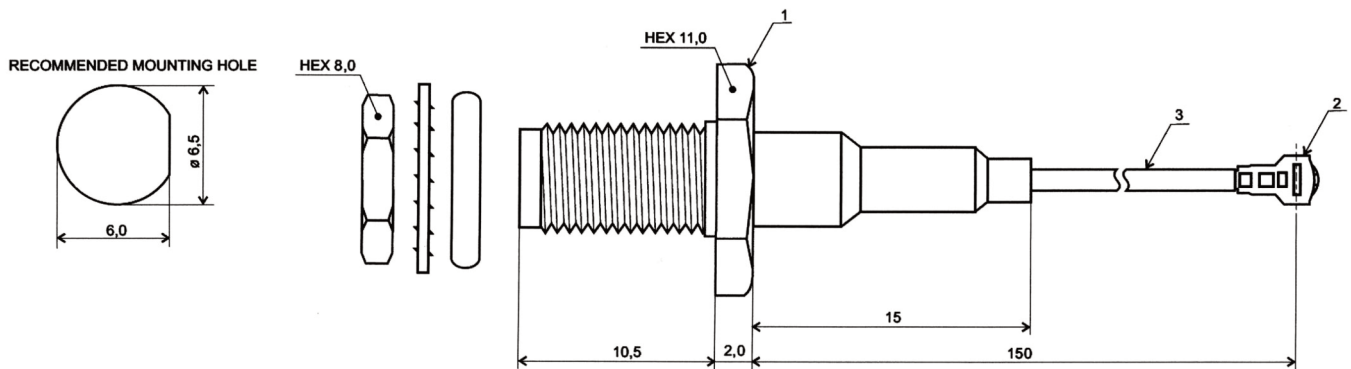

## Kabel-Adapter IPEX(f) MHF-4 to SMA(f) BH, LP-068, 15cm

### Technical data:

Side A:	SMA (female) panel BH straight
Side B:	MHF4L (female) right angle
Cable:	068 series, 1,13mm micro-coax
Cable length:	150mm