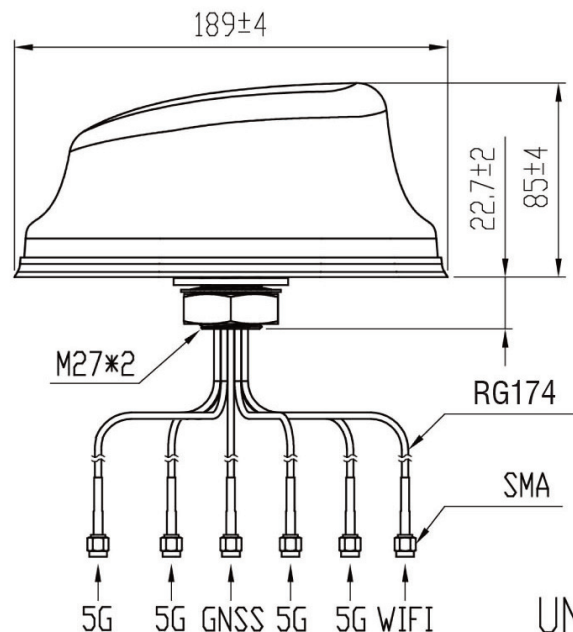

#### Mechanical:

Cable:	6x 3 m RG174
Connector:	6x SMA (male)
Mounting Methode:	Screw
Operating temperature range:	-40°C to +85°C
Ingress Protection:	IP67 (excl. cable outlet)