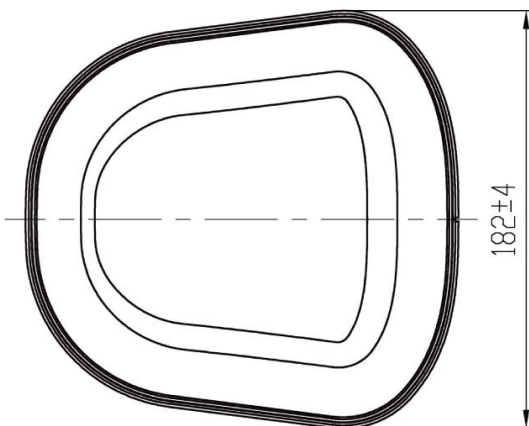

#### Mechanical:

Cable:	6x 3 m RG174
Connector:	6x SMA (male)
Mounting Methode:	Screw
Operating temperature range:	-40°C to +85°C
Ingress Protection:	IP67 (excl. cable outlet)