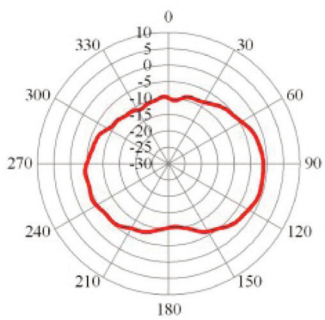

### Technical Data:

Frequency:	617-960	1600-2170	2170-3800	3800-4900	4900-5825	5825-8000
Gain:	2.7 dBi	5.4 dBi	6.5 dBi	6.2 dBi	5.3 dBi	6.6 dBi
VSWR:	<3.3	< 2.9	< 1.8	< 2.0	<2.0	<2
Max Power:	1000 W					
Impedance:	50 Ω					
Polarization:	Vertical					
Antenna color:	White					
Connector:	N female					
Weight:	0.4 kg					
Dimensions:	Ø 22.5 × 230 mm					
Material:	Fiberglass					

## 5G/LTE mast antenna

— 2450MHz Horizontal

— 2450MHz Vertical

— 2690MHz Horizontal

— 2690MHz Vertical

— 3500MHz Horizontal

— 3500MHz Vertical

— 3800MHz Horizontal

## 5G/LTE mast antenna

## 5G/LTE mast antenna

6500MHz Horizontal

6500MHz Vertical

7125MHz Horizontal

7125MHz Vertical