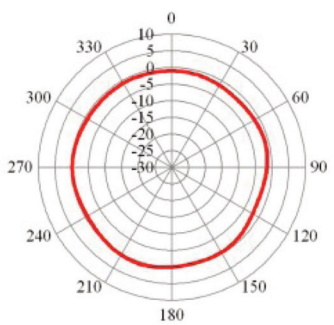

### Technical Data:

Frequency:	617-960	1600-2170	2170-3800	3800-4900	4900-5825	5825-8000
Gain:	2.7 dBi	5.4 dBi	6.5 dBi	6.2 dBi	5.3 dBi	6.6 dBi
VSWR:	<3.3	< 2.9	< 1.8	< 2.0	<2.0	<2
Max Power:	1000 W					
Impedance:	50 Ω					
Polarization:	Vertical					
Antenna color:	White					
Connector:	N female					
Weight:	0.4 kg					
Dimensions:	Ø 22.5 × 230 mm					
Material:	Fiberglass					

## 5G/LTE mast antenna

960MHz Horizontal

960MHz Vertical

1450MHz Horizontal

1450MHz Vertical

1690MHz Horizontal

1690MHz Vertical

2170MHz Horizontal