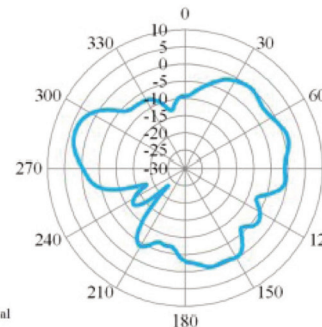

### Technical Data:

Frequency:	617-960	1600-2170	2170-3800	3800-4900	4900-5825	5825-8000
Gain:	2.7 dBi	5.4 dBi	6.5 dBi	6.2 dBi	5.3 dBi	6.6 dBi
VSWR:	<3.3	< 2.9	< 1.8	< 2.0	<2.0	<2
Max Power:	1000 W					
Impedance:	50 Ω					
Polarization:	Vertical					
Antenna color:	White					
Connector:	N female					
Weight:	0.4 kg					
Dimensions:	Ø 22.5 × 230 mm					
Material:	Fiberglass					

## 5G/LTE mast antenna

960MHz Horizontal

960MHz Vertical

1450MHz Horizontal

1450MHz Vertical

1690MHz Horizontal

1690MHz Vertical

2170MHz Horizontal

2170MHz Vertical