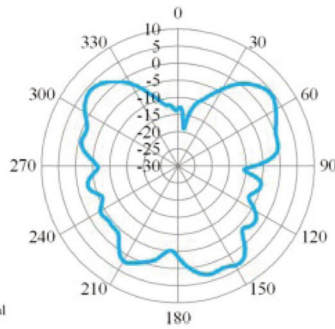

— 2450MHz Horizontal

— 2450MHz Vertical