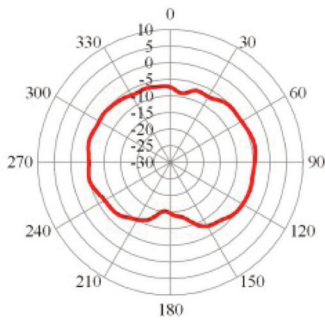

5G/LTE mast antenna

6500MHz Horizontal