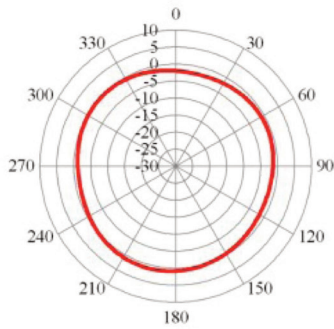

5G/LTE mast antenna

960MHz Horizontal