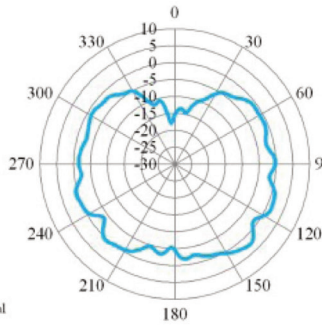

### Technical Data:

Frequency:	617-960	1600-2170	2170-3800	3800-4900	4900-5825	5825-8000
Gain:	2.7 dBi	5.4 dBi	6.5 dBi	6.2 dBi	5.3 dBi	6.6 dBi
VSWR:	<3.3	< 2.9	< 1.8	< 2.0	<2.0	<2
Max Power:	1000 W					
Impedance:	50 Ω					
Polarization:	Vertical					
Antenna color:	White					
Connector:	N female					
Weight:	0.4 kg					
Dimensions:	Ø 22.5 × 230 mm					
Material:	Fiberglass					

## 5G/LTE mast antenna

960MHz Horizontal

960MHz Vertical

1450MHz Horizontal

1450MHz Vertical

1690MHz Horizontal

1690MHz Vertical

2170MHz Horizontal