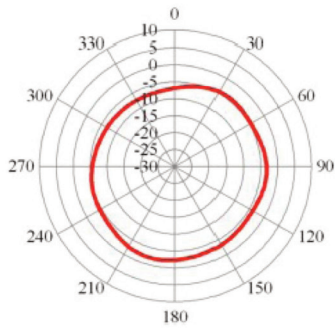

5G/LTE mast antenna

— 2450MHz Horizontal