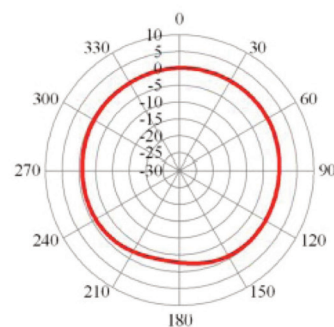

### Technical Data:

Frequency:	617-960	1600-2170	2170-3800	3800-4900	4900-5825	5825-8000
Gain:	2.7 dBi	5.4 dBi	6.5 dBi	6.2 dBi	5.3 dBi	6.6 dBi
VSWR:	<3.3	< 2.9	< 1.8	< 2.0	<2.0	<2
Max Power:	1000 W					
Impedance:	50 Ω					
Polarization:	Vertical					
Antenna color:	White					
Connector:	N female					
Weight:	0.4 kg					
Dimensions:	Ø 22.5 × 230 mm					
Material:	Fiberglass					

## 5G/LTE mast antenna

960MHz Horizontal

960MHz Vertical

1450MHz Horizontal

1450MHz Vertical

1690MHz Horizontal

1690MHz Vertical

2170MHz Horizontal