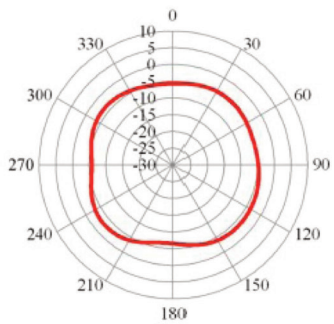

### Technical Data:

Frequency:	617-960	1600-2170	2170-3800	3800-4900	4900-5825	5825-8000
Gain:	2.7 dBi	5.4 dBi	6.5 dBi	6.2 dBi	5.3 dBi	6.6 dBi
VSWR:	<3.3	< 2.9	< 1.8	< 2.0	<2.0	<2
Max Power:	1000 W					
Impedance:	50 Ω					
Polarization:	Vertical					
Antenna color:	White					
Connector:	N female					
Weight:	0.4 kg					
Dimensions:	Ø 22.5 × 230 mm					
Material:	Fiberglass					

### Radio pattern

## 5G/LTE mast antenna

960MHz Horizontal

960MHz Vertical

1450MHz Horizontal

1450MHz Vertical

1690MHz Horizontal

1690MHz Vertical

2170MHz Horizontal