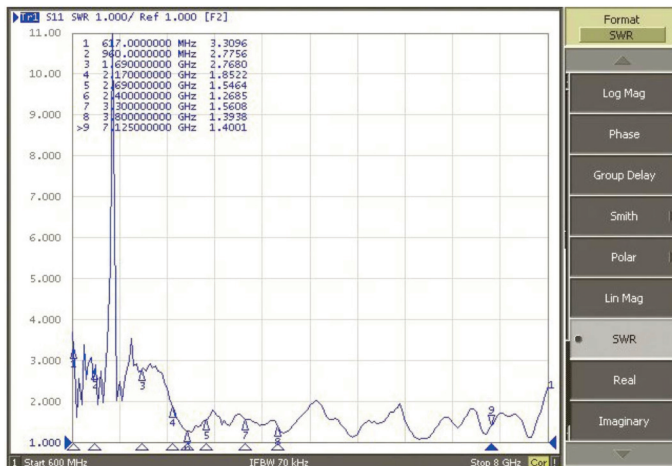

Antenna 193864

5G/LTE mast antenna

Technical Data:

Frequency:	617-960	1600-2170	2170-3800	3800-4900	4900-5825	5825-8000
Gain:	2.7 dBi	5.4 dBi	6.5 dBi	6.2 dBi	5.3 dBi	6.6 dBi
VSWR:	<3.3	< 2.9	< 1.8	< 2.0	<2.0	<2
Max Power:	1000 W					
Impedance:	50 Ω					
Polarization:	Vertical					
Antenna color:	White					
Connector:	N female					
Weight:	0.4 kg					
Dimensions:	Ø 22.5 × 230 mm					
Material:	Fiberglass					

VSWR

Return loss