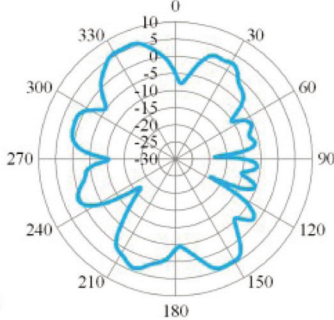

### Technical Data:

Frequency:	617-960	1600-2170	2170-3800	3800-4900	4900-5825	5825-8000
Gain:	2.7 dBi	5.4 dBi	6.5 dBi	6.2 dBi	5.3 dBi	6.6 dBi
VSWR:	<3.3	< 2.9	< 1.8	< 2.0	<2.0	<2
Max Power:	1000 W					
Impedance:	50 Ω					
Polarization:	Vertical					
Antenna color:	White					
Connector:	N female					
Weight:	0.4 kg					
Dimensions:	Ø 22.5 × 230 mm					
Material:	Fiberglass					

## 5G/LTE mast antenna

6500MHz Horizontal

6500MHz Vertical

7125MHz Horizontal

7125MHz Vertical