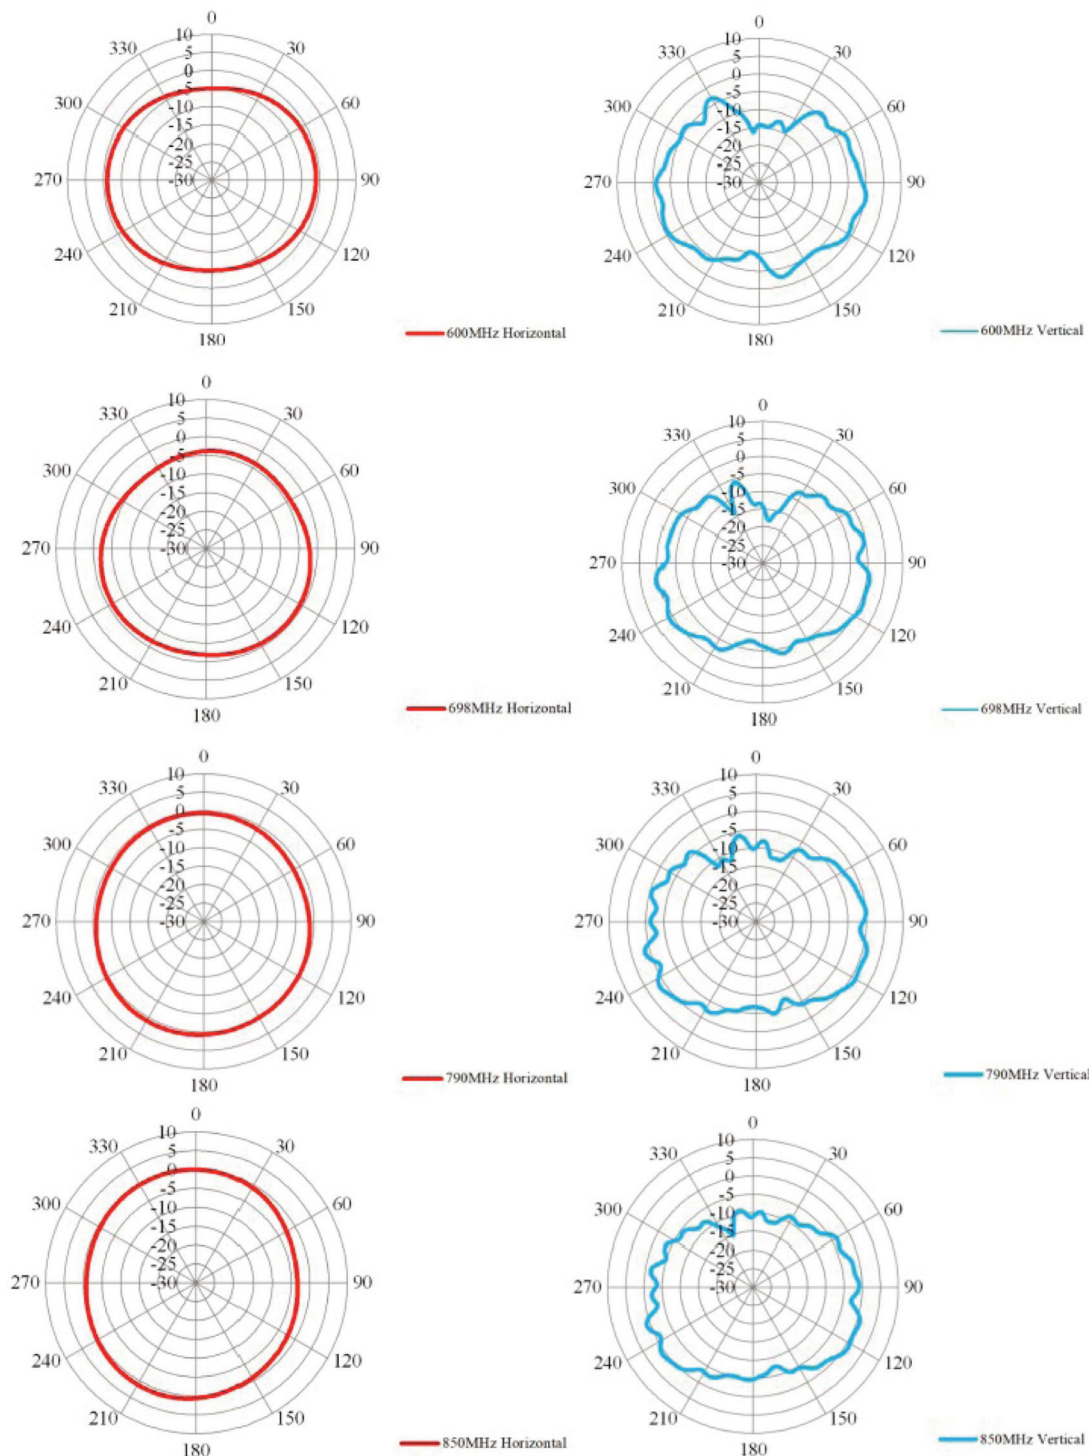

### Technical Data:

Frequency:	617-960	1600-2170	2170-3800	3800-4900	4900-5825	5825-8000
Gain:	2.7 dBi	5.4 dBi	6.5 dBi	6.2 dBi	5.3 dBi	6.6 dBi
VSWR:	<3.3	< 2.9	< 1.8	< 2.0	<2.0	<2
Max Power:	1000 W					
Impedance:	50 Ω					
Polarization:	Vertical					
Antenna color:	White					
Connector:	N female					
Weight:	0.4 kg					
Dimensions:	Ø 22.5 × 230 mm					
Material:	Fiberglass					

### VSWR

### Return loss

### Radio pattern