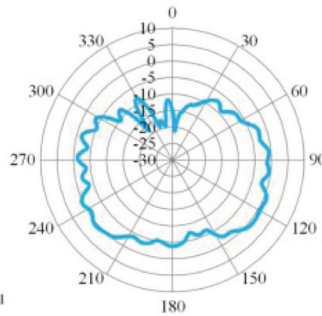

### Technical Data:

Frequency:	617-960	1600-2170	2170-3800	3800-4900	4900-5825	5825-8000
Gain:	2.7 dBi	5.4 dBi	6.5 dBi	6.2 dBi	5.3 dBi	6.6 dBi
VSWR:	<3.3	< 2.9	< 1.8	< 2.0	<2.0	<2
Max Power:	1000 W					
Impedance:	50 Ω					
Polarization:	Vertical					
Antenna color:	White					
Connector:	N female					
Weight:	0.4 kg					
Dimensions:	Ø 22.5 × 230 mm					
Material:	Fiberglass					

## 5G/LTE mast antenna

### Radio pattern

## 5G/LTE mast antenna

960MHz Horizontal

960MHz Vertical

1450MHz Horizontal

1450MHz Vertical

1690MHz Horizontal

1690MHz Vertical

2170MHz Horizontal