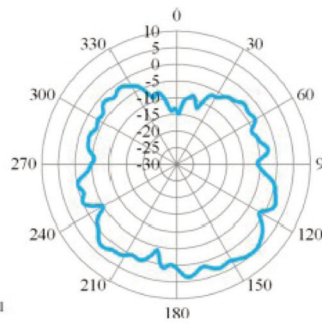

### Technical Data:

Frequency:	617-960	1600-2170	2170-3800	3800-4900	4900-5825	5825-8000
Gain:	2.7 dBi	5.4 dBi	6.5 dBi	6.2 dBi	5.3 dBi	6.6 dBi
VSWR:	<3.3	< 2.9	< 1.8	< 2.0	<2.0	<2
Max Power:	1000 W					
Impedance:	50 Ω					
Polarization:	Vertical					
Antenna color:	White					
Connector:	N female					
Weight:	0.4 kg					
Dimensions:	Ø 22.5 × 230 mm					
Material:	Fiberglass					

## 5G/LTE mast antenna

960MHz Horizontal

960MHz Vertical

1450MHz Horizontal

1450MHz Vertical

1690MHz Horizontal

1690MHz Vertical

2170MHz Horizontal