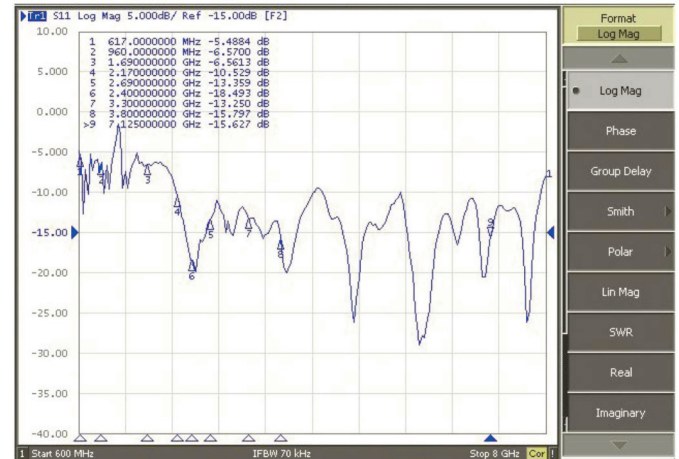

Return loss