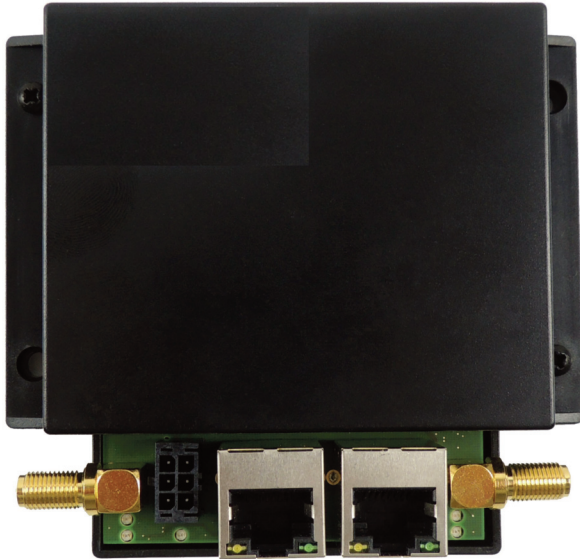

# LTE-Gateway

Mobile gateway

The LTE-Gateway is a Linux-based communication terminal.

For example, data from a machine can be tracked, processed and transmitted to a server on the Internet.

The connection to the Internet can be established via 4G LTE, a local Ethernet network or via a local WLAN.

## Key features & functionalities:

- Quectel LTE Cat 1 module with UMTS/GSM/EDGE fallback
- Quectel EC21-E module integrated
- Signal LEDs
- Linux programmable
- Industrial platform
- Plastic housing
- Mounting with screws

## Mobile gateway

Product	LTE-Gateway	Art.-No.
Model	Gateway	162319
<b>General</b>	<b>Description</b>	
Type	Wireless 4G LTE terminal	x
Dimensions (W x H x D)	99 x 67.5 x 22 mm	x
Weight	approx. 98 g	x
Supply voltage	8 to 30V DC	x
Operation temperature	-20°C to +70°C	x
Housing	Plastic	x
Protection class	IP20	x
Mounting	Screw mounting	x
Module embedded	Quectel	EC21-E
<b>Mobile</b>		
Supporting networks	<b>LTE Cat. 4:</b> Bands: 1, 3, 5, 7, 8, 20 <b>WCDMA:</b> Bands: 1, 5, 8 <b>GSM:</b> Bands: 3, 8	x x x
Transmission rates LTE	Max 10M (DL)/ 5M (UL)	x
Transmission rates DC-HSPA+	Max 42M (DL)/ 5.76M (UL)	x
Transmission rates WCDMA	Max 384k (DL) / 384k (UL)	x
Transmission rates EDGE	Max 236.8k (DL) / 236.8k (UL)	x
Transmission rates GPRS	Max 107k (DL)/ 85.6k (UL)	x
Antenna connections	SMA (female)	2
<b>Controller, Memory and OS</b>		
Controller	ARM Cortex-A7 NXP i.MX 6 UltraLite, 528 MHz	x
RAM	512 MB	x
Flash	4 GB	x
OS	OpenWrt Linux	x
Programmable	C/C++, Python™, Java™, Node-RED™ or others	x
<b>Interfaces</b>		
Power	6-pin connector, pin 1, 4	x
RS232	6-pin connector, pin 2, 3, 5, 6 (Rx, Tx)	x
Ethernet	10/100 MBit/s	2
WiFi	2.4 GHz, 802.11 b/g/n	x
SIM	Mini-SIM (internal)	x
LED Power	Supply voltage	x
LED GSM	Status module	x
LED Warn	Signalling of error states	x
Status LED 1		x
Status LED 2		x
<b>Accessories</b>		<b>Part-No.</b>
Portable antenna	GSM/UMTS/LTE, 50 mm, SMA (male)	101188
Portable antenna	GSM/UMTS/LTE/WLAN, SMA (male)	101292