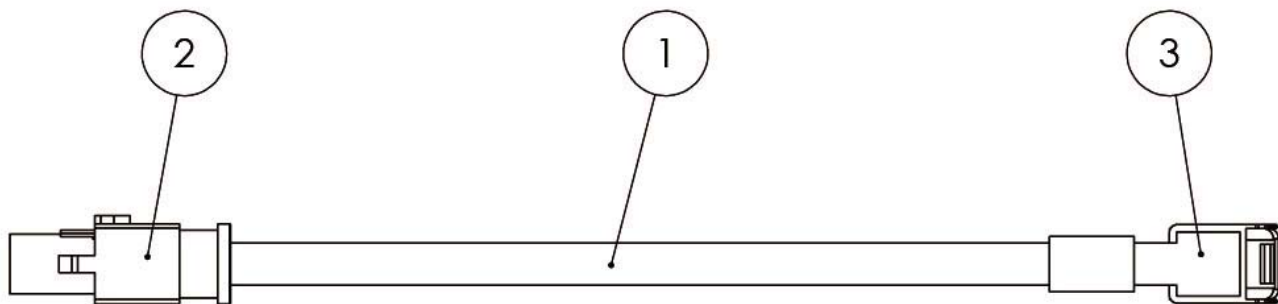

RF Cable 195002

FAKRA-Z (m) / FAKRA-Z (f) 90°

1 = Cable LL195

2 = Fakra Z Waterblue male (plug) for RG58, LL195

3 = Fakra Z Waterblue female (jack) RA 360° turnable for RG58, LL195