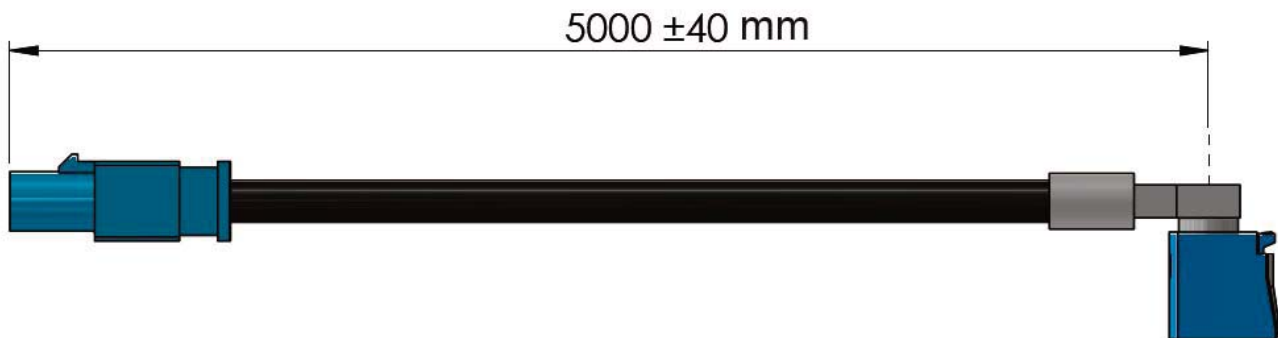

RF Cable 195002

FAKRA-Z (m) / FAKRA-Z (f) 90°

1 = Cable LL195

2 = Fakra Z Waterblue male (plug) for RG58, LL195

3 = Fakra Z Waterblue female (jack) RA 360° turnable for RG58, LL195