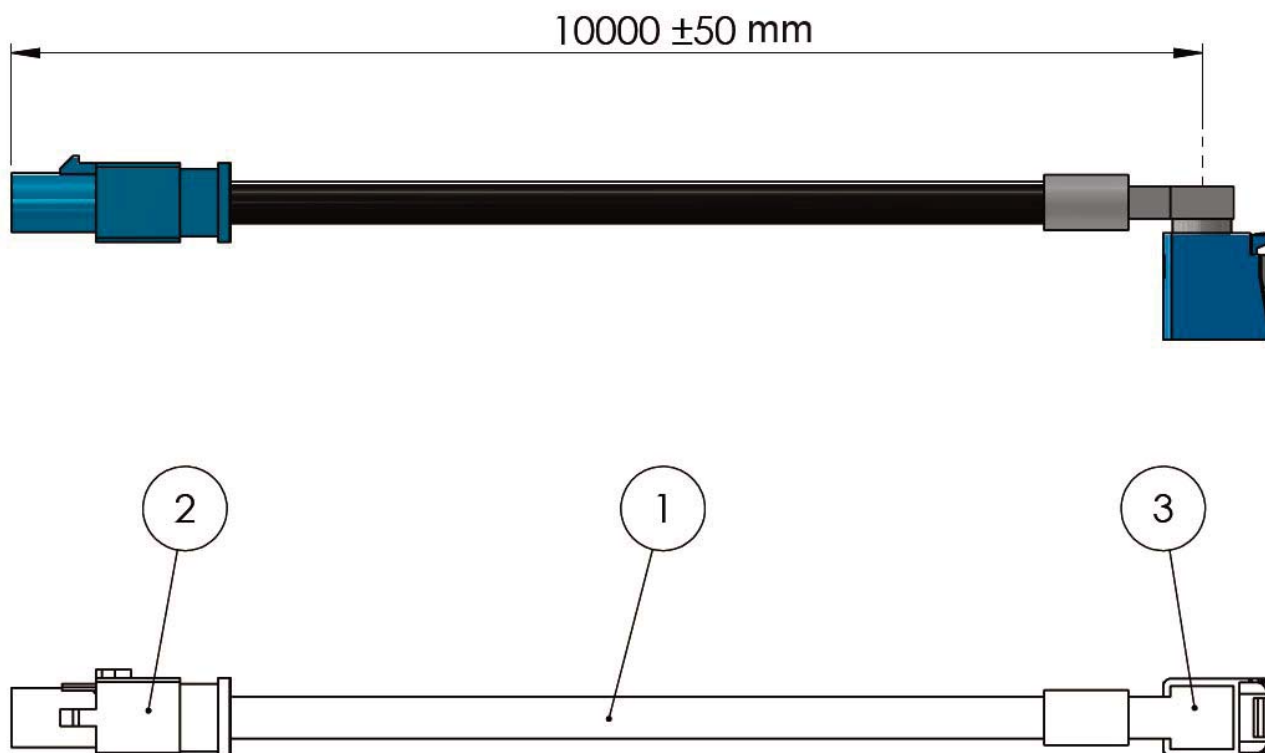

RF Cable 195003

FAKRA-Z (m) / FAKRA-Z (f) 90°

1 = Cable LL195

2 = Fakra Z Waterblue male (plug) for RG58, LL195

3 = Fakra Z Waterblue female (jack) RA 360° turnable for RG58, LL195