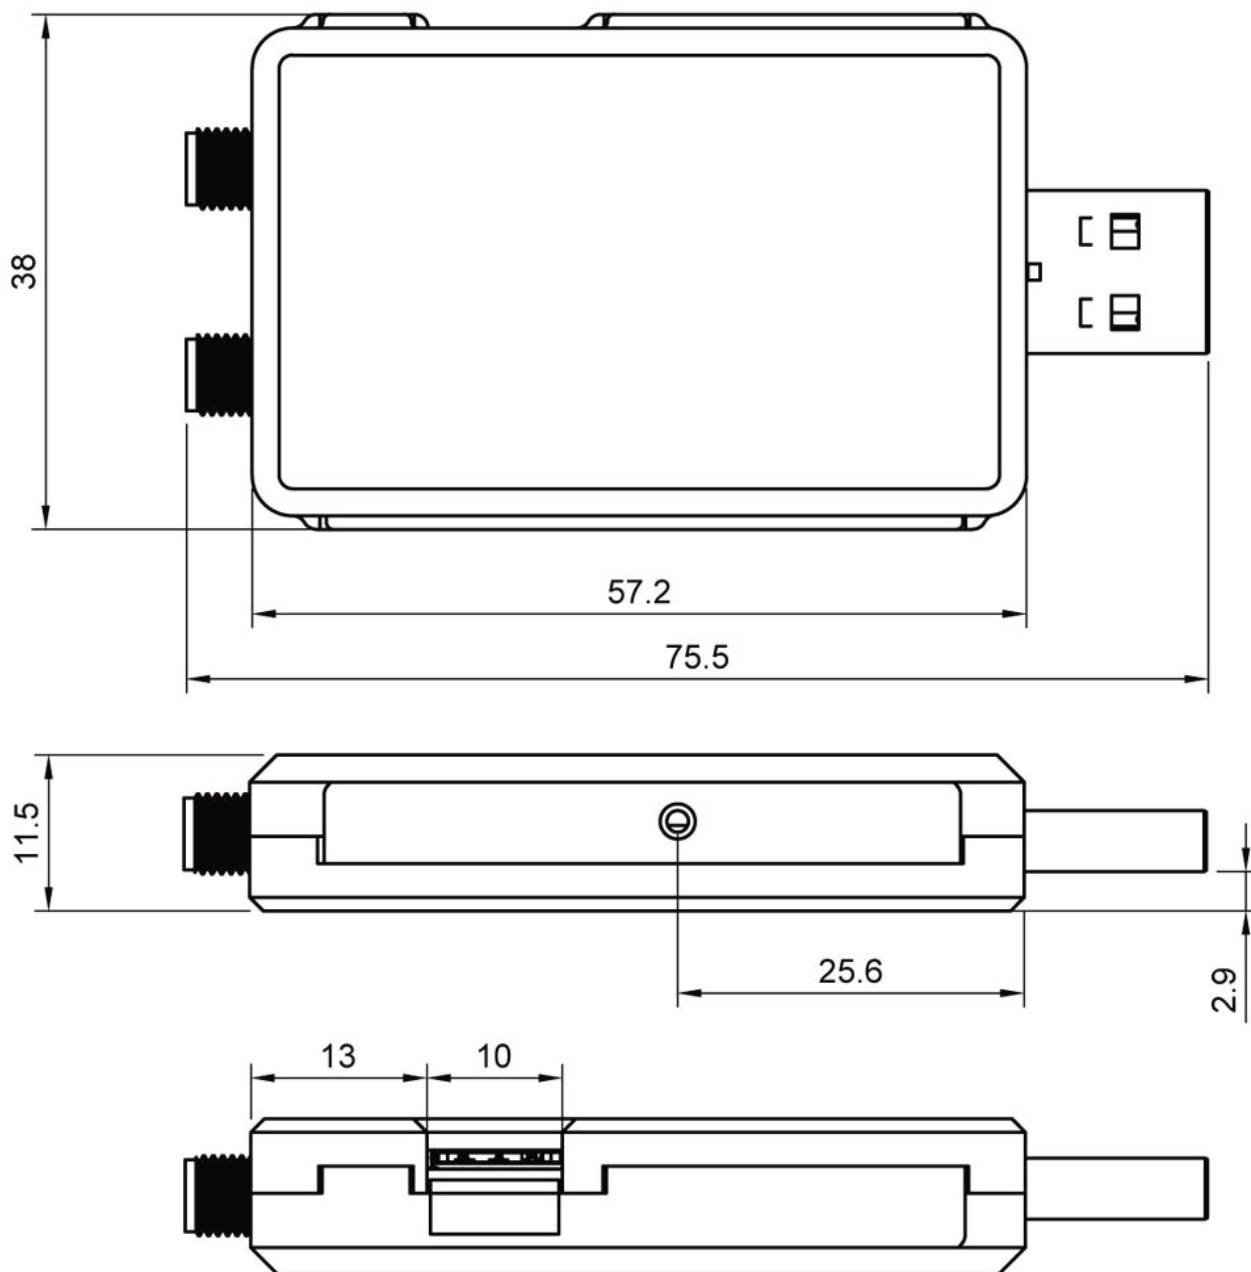

## Technical Data

General	Description	
Type	Wireless 4G LTE Cat 1.bis dongle	
Dimensions (W x H x D)	75.5 x 38 x 11.5 mm	
Weight	approx. 33 g	
Supply voltage	USB Power source, max. 900mA	
Operation temperature	-20°C to +70°C	
Housing	Plastic	
Protection class	IP20	
Mounting	Optional: Screw mounting	
Module embedded	Telit LE910Q1	
Mobile		
Supporting networks	<b>LTE Cat 1.bis:</b> FDD Bands: B1, B2, B3, B4, B5, B7, B8, B12, B13, B18, B19, B20, B25, B26, B28, B66 TDD Bands: B34, B38, B39, B40, B41	
Transmission rates LTE	Max 10Mbps (DL)/ 5Mbps (UL)	
Antenna connections	1 x LTE SMA (female) 1 x GNSS SMA (female)	
Controller, Memory and OS		
Controller	Modem internal controller	
RAM	Modem internal RAM	
Flash	Modem internal Flash	
OS	-	
Programmable	Modem FW upgrade supported by the host system	
Interfaces		
Power / Data	USB A, USB 2.0 / USB 3.0 Interface	
SIM	Nano-SIM	
LED Power	Supply voltage	
GNSS	GPS, GLONASS, Galileo, Beidou, IRNSS, QZSS	
GNSS active antenna support	integrated power feed for external active antenna (3.3V), disabled by default.	
Variants	Part-No.	
USB LTE/GNSS Dongle	with a retaining tab	200067
USB LTE/GNSS Dongle	without a retaining tab	200068
Accessories	Part-No.	
LTE housing antenna	2G, 3G and 4G, SMA male, right angle	200043
LTE magnetic antenna	2G, 3G and 4G, 3m RG174, SMA male	194799
LTE magnetic antenna	2G, 3G and 4G, 3m RG174, SMA male	194624
GPS housing antenna	GPS/Glonass, SMA male, right angle	194797

## Dimensions

## Dimensions with retaining tab